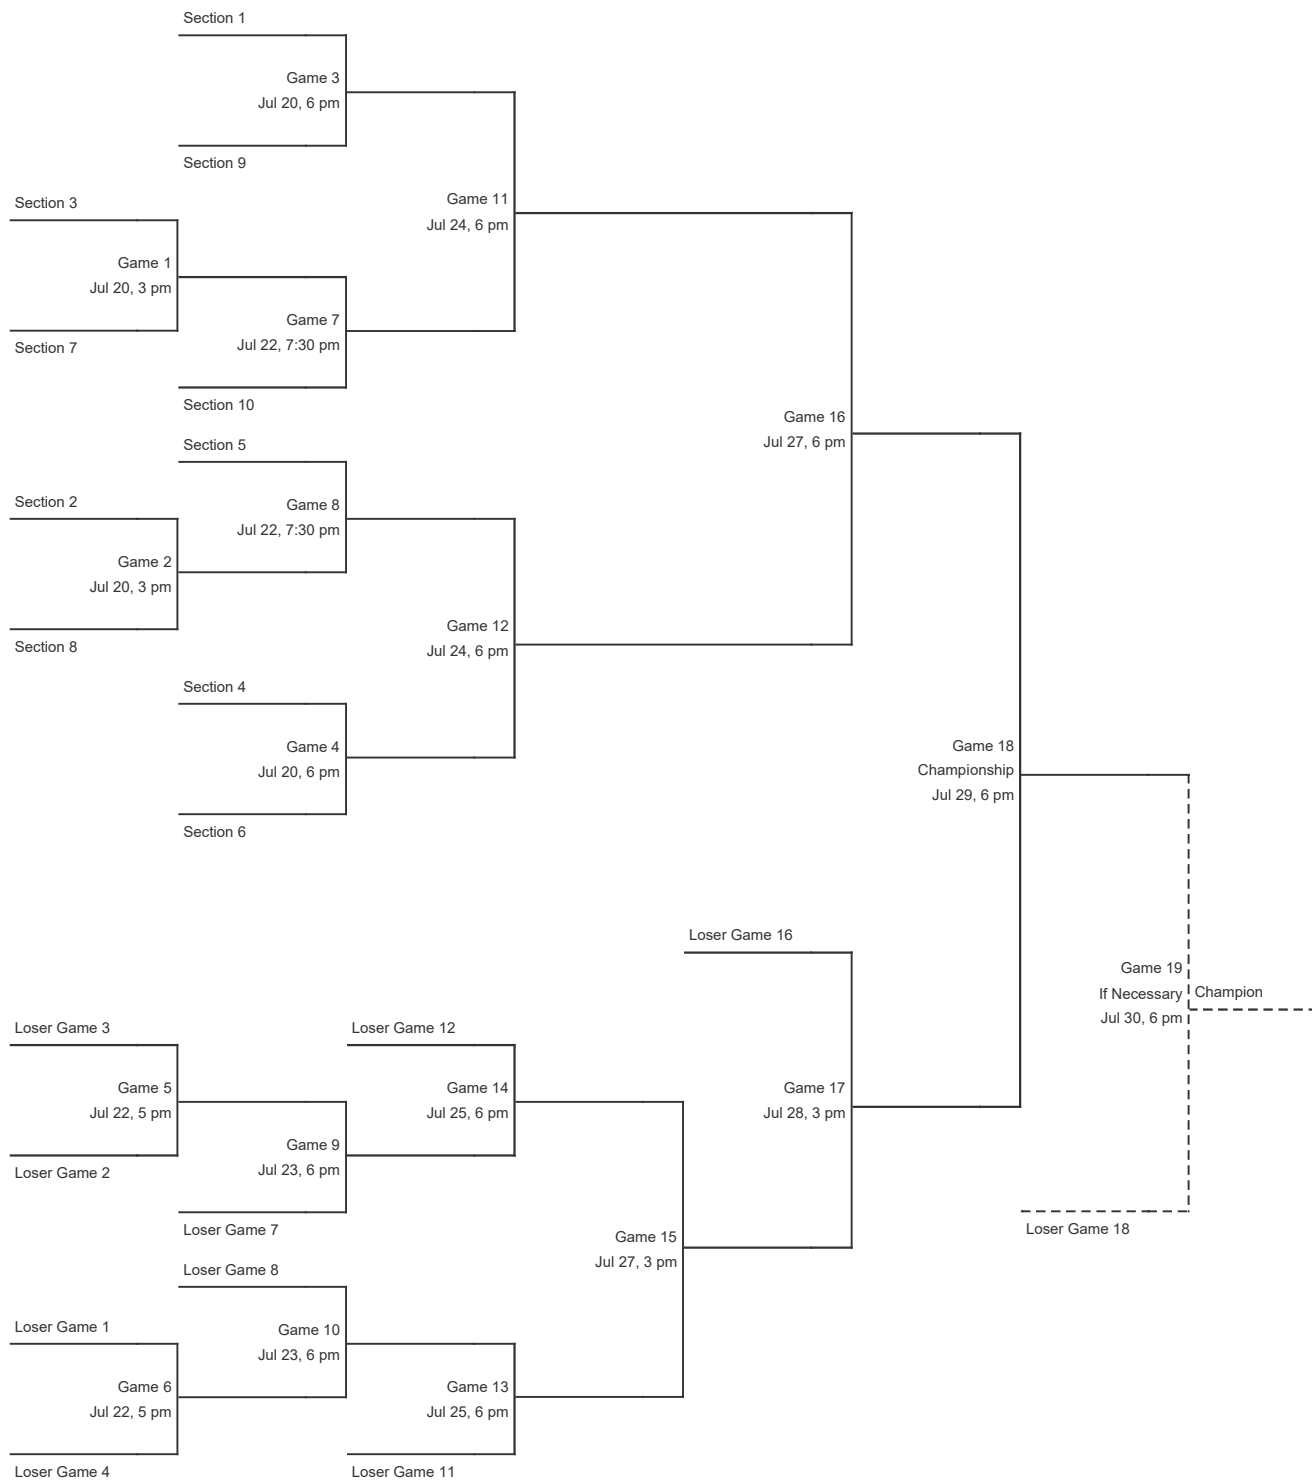

# 2019 8-10 Division 3 All Star

Directed by District 38 and hosted by Long Beach Little League  
Hosted at Stearns Champions Park 4620 E. 23rd St. Long Beach, CA 90815

Game Information on pages 2-3 · Current as of 6/16/2019

## 2019 8-10 Division 3 All Star

Directed by District 38 and hosted by Long Beach Little League  
 Hosted at Stearns Champions Park 4620 E. 23rd St. Long Beach, CA 90815

Game Information on pages 2-3 · Current as of 6/16/2019

1	Jul 20	3:00 PM	Section 3 All Star	vs	Section 7 All Star	Stearns	Murphy Field	Winner advances to Game 5	Loser advances to Game 8
2	Jul 20	3:00 PM	Section 2 All Star	vs	Section 8 All Star	Stearns	Buckle Field	Winner advances to Game 6	Loser advances to Game 7
3	Jul 20	6:00 PM	Section 1 All Star	vs	Section 9 All Star	Stearns	Murphy Field	Winner advances to Game 11	Loser advances to Game 7
4	Jul 20	6:00 PM	Section 4 All Star	vs	Section 6 All Star	Stearns	Buckle Field	Winner advances to Game 12	Loser advances to Game 8
5	Jul 22	5:00 PM	Winner Game 3	vs	Loser Game 2	Stearns	Murphy Field	Winner advances to Game 9	
6	Jul 22	5:00 PM	Winner Game 1	vs	Loser Game 4	Stearns	Buckle Field	Winner advances to Game 10	
7	Jul 22	7:30 PM	Loser Game 1	vs	Section 10 All Star	Stearns	Buckle Field	Winner advances to Game 11	Loser advances to Game 9
8	Jul 22	7:30 PM	Section 5 All Star	vs	Winner Game 2	Stearns	Murphy Field	Winner advances to Game 11	Loser advances to Game 10
9	Jul 23	6:00 PM	Loser Game 5	vs	Loser Game 7	Stearns	Buckle Field	Winner advances to Game 14	
10	Jul 23	6:00 PM	Winner Game 8	vs	Winner Game 6	Stearns	Murphy Field	Winner advances to Game 13	